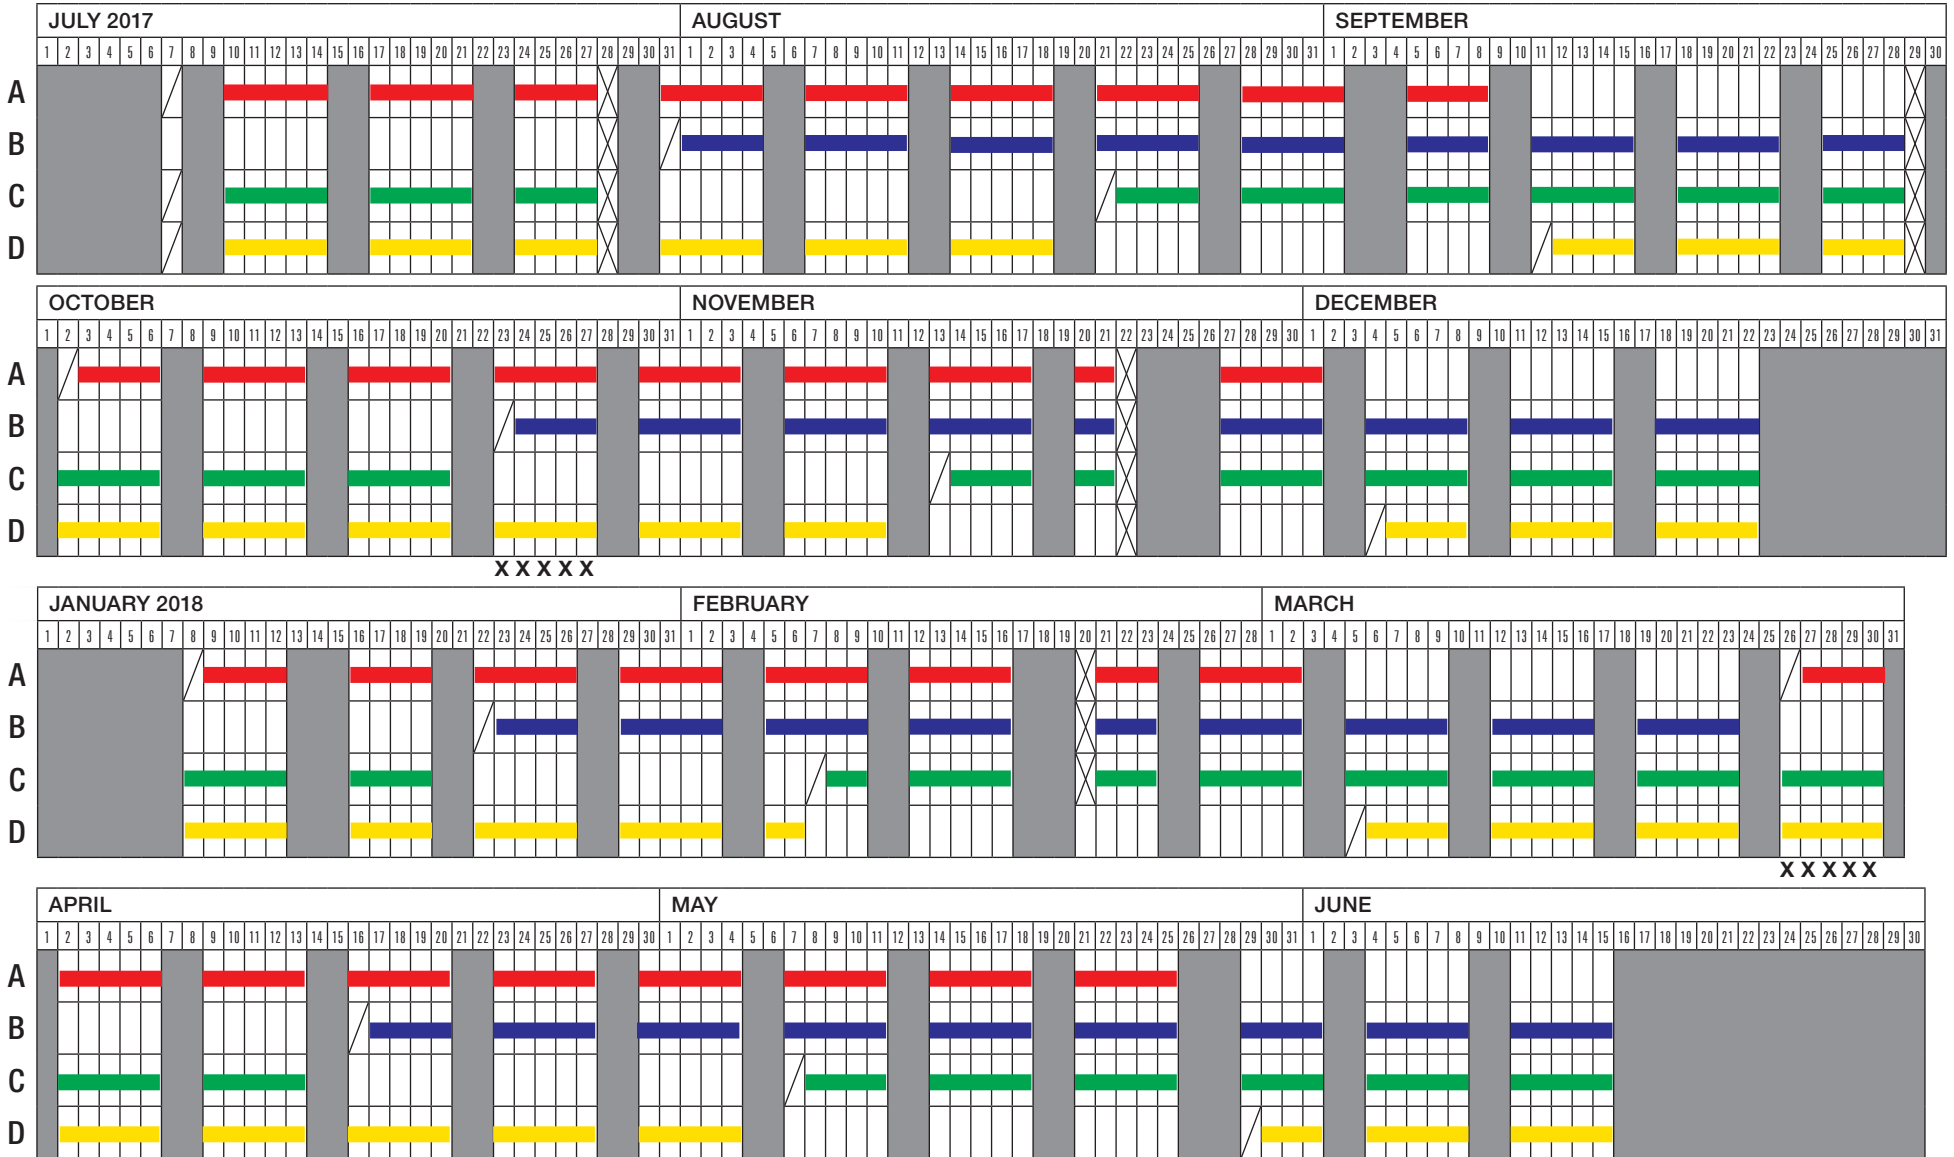

CHERRY CREEK SCHOOL DISTRICT
2017-2018 FOUR-TRACK YEAR-ROUND CALENDAR
 Pine Ridge Elementary School

X X X X X

X X X X X

HOLIDAYS

- September 4 Labor Day
- November 23, 24 Thanksgiving
- December 22 to Jan 5 Winter Recess
- January 15 Martin Luther King, Jr. Day
- February 19 Presidents' Day
- May 28 Memorial Day

SAT., SUN
HOLIDAYS

FULL DAY
SESSION

NON-PUPIL
CONTACT DAYS

K-12 STAFF
DEVELOPMENT
DAY

XXXXXX Common Calendar Fall and Spring Breaks

If for any reason the school district must close schools for more than two days, this adopted 2017-18 calendar will be amended by the Board of Education to provide additional school days.