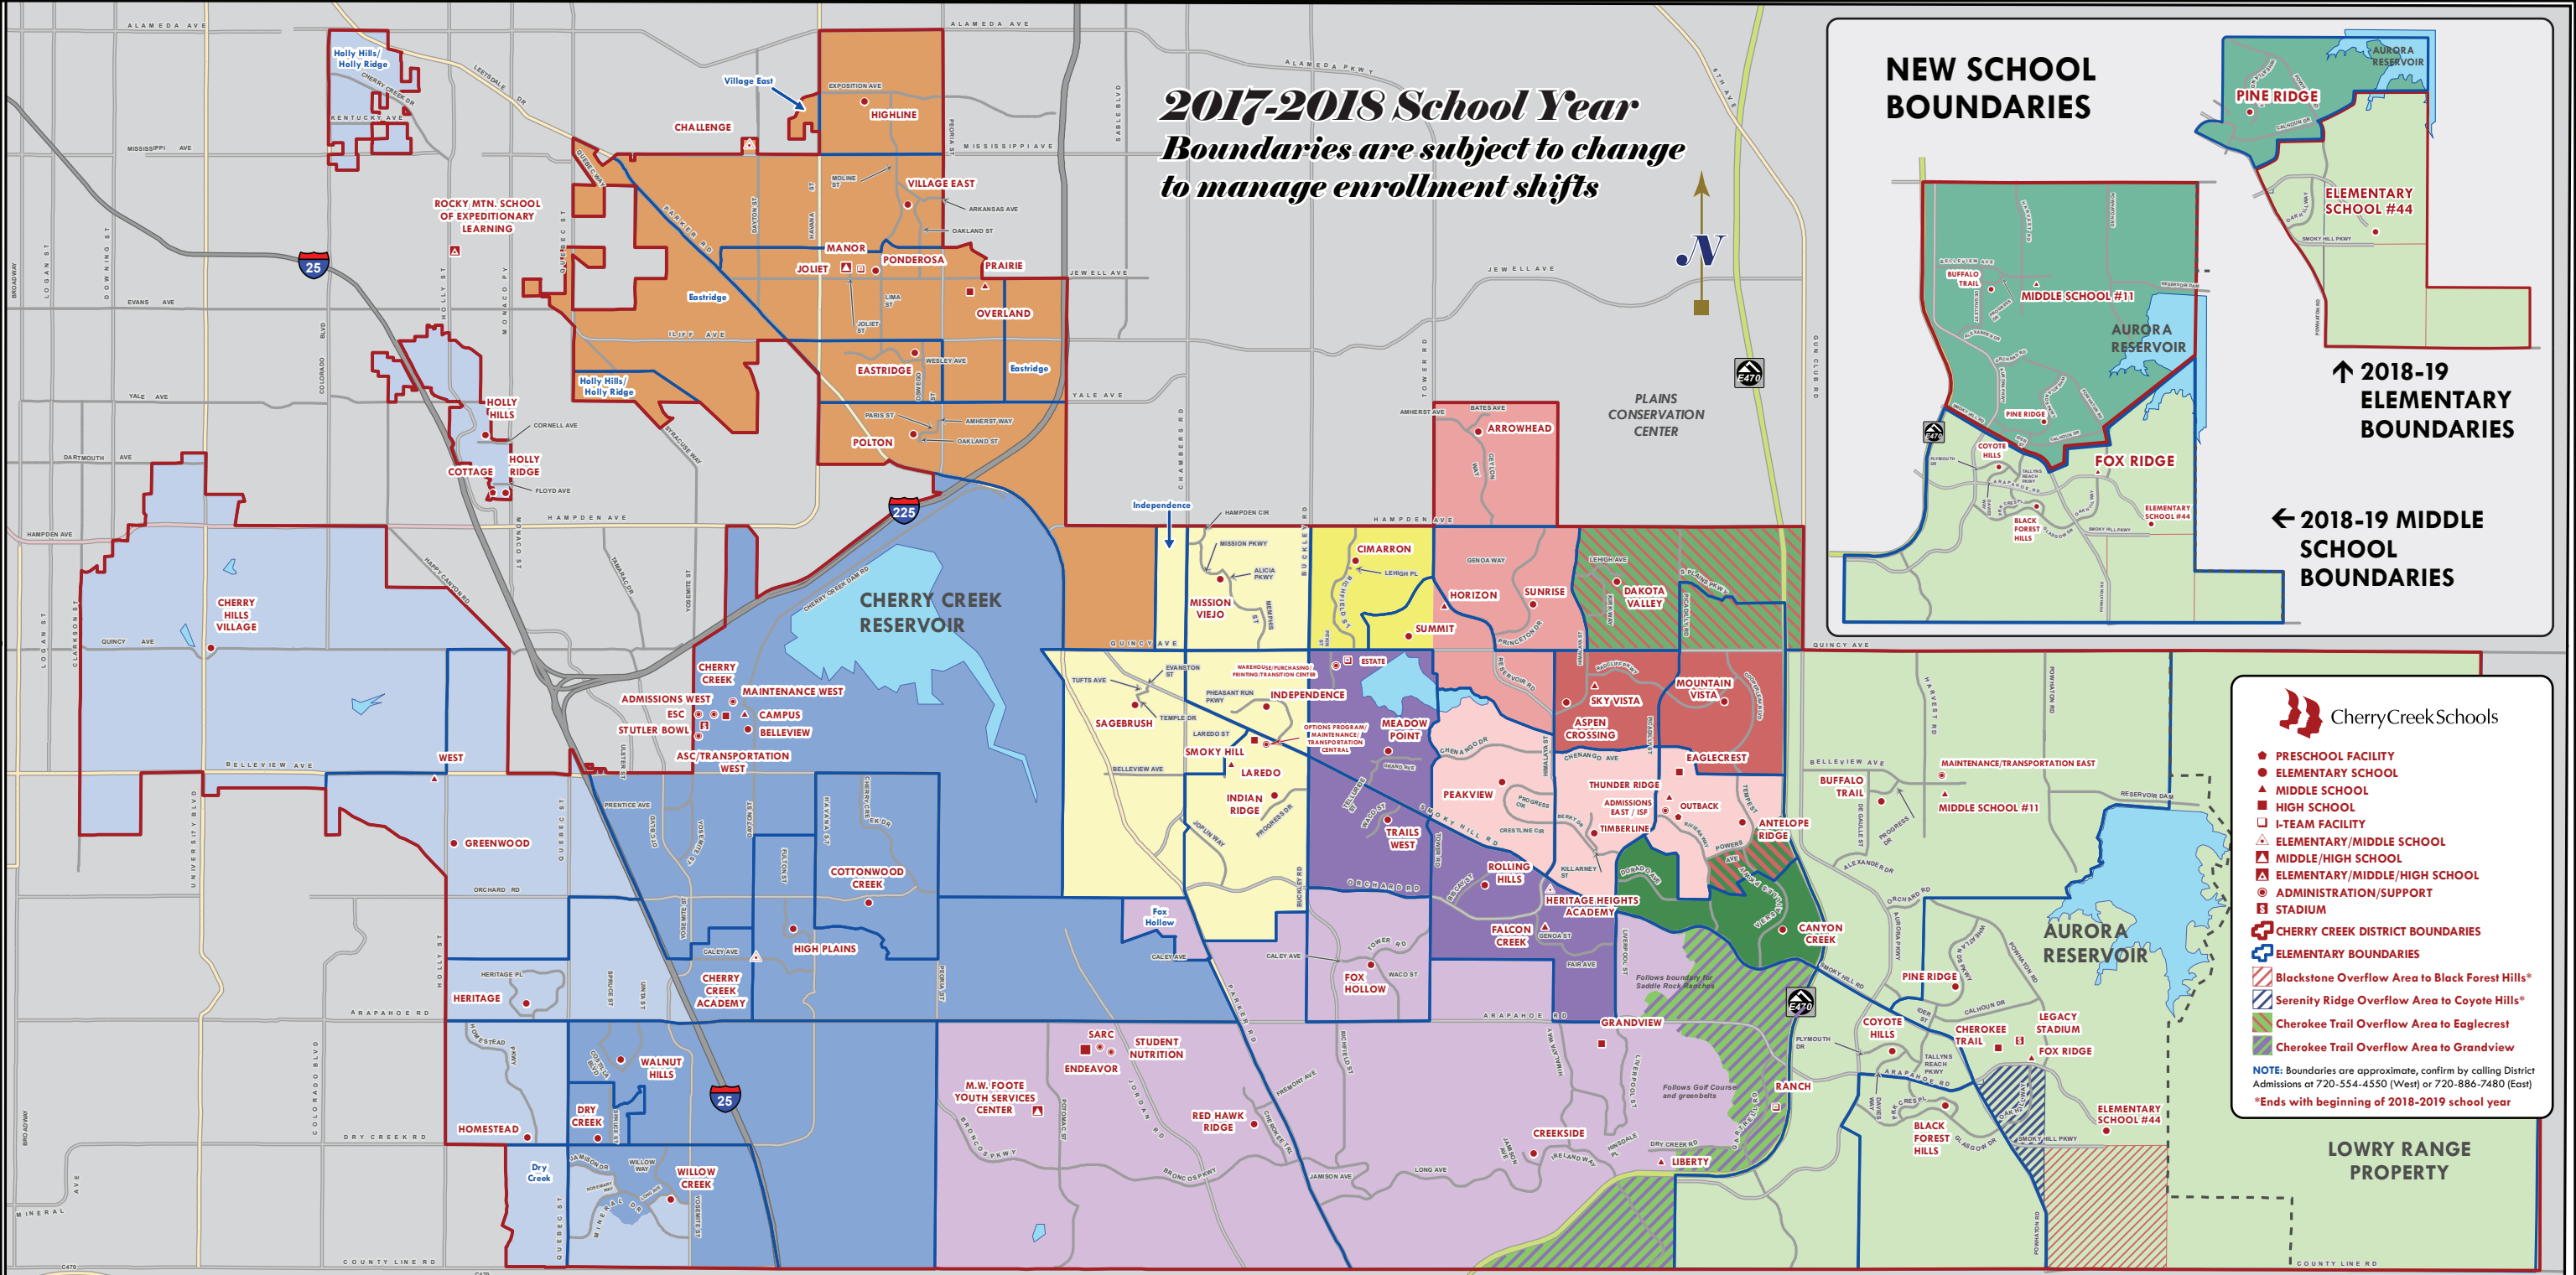

2017-2018 School Year

Boundaries are subject to change to manage enrollment shifts

NEW SCHOOL BOUNDARIES

CherryCreekSchools

- PRESCHOOL FACILITY
- ELEMENTARY SCHOOL
- MIDDLE SCHOOL
- HIGH SCHOOL
- I-TEAM FACILITY
- ▲ ELEMENTARY/MIDDLE SCHOOL
- ▲ MIDDLE/HIGH SCHOOL
- ▲ ELEMENTARY/MIDDLE/HIGH SCHOOL
- ADMINISTRATION/SUPPORT
- STADIUM
- CHERRY CREEK DISTRICT BOUNDARIES
- ELEMENTARY BOUNDARIES
- Blackstone Overflow Area to Black Forest Hills*
- Serenity Ridge Overflow Area to Coyote Hills*
- Cherokee Trail Overflow Area to Eaglecrest
- Cherokee Trail Overflow Area to Grandview

NOTE: Boundaries are approximate, confirm by calling District Admissions at 720-554-4550 (West) or 720-886-7480 (East)
*Ends with beginning of 2018-2019 school year

Cherokee Trail / Fox Ridge	Cherokee Trail / Sky Vista	Cherry Creek / Campus	Eaglecrest / Horizon	Eaglecrest / Thunder Ridge	Grandview / Liberty	Smoky Hill / Horizon
Cherokee Trail / Liberty	Cherokee Trail / Thunder Ridge	Cherry Creek / West	Eaglecrest / Sky Vista	Grandview / Falcon Creek	Overland / Prairie	Smoky Hill / Laredo