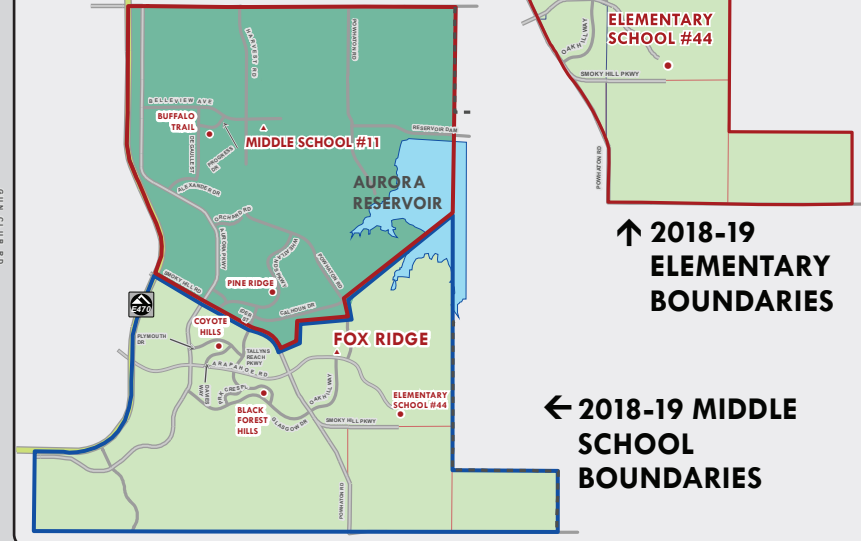

2017-2018 School Year

Boundaries are subject to change to manage enrollment shifts

NEW SCHOOL BOUNDARIES

CherryCreekSchools

- PRESCHOOL FACILITY
- ELEMENTARY SCHOOL
- MIDDLE SCHOOL
- HIGH SCHOOL
- I-TEAM FACILITY
- ▲ ELEMENTARY/MIDDLE SCHOOL
- ▲ MIDDLE/HIGH SCHOOL
- ▲ ELEMENTARY/MIDDLE/HIGH SCHOOL
- ADMINISTRATION/SUPPORT
- STADIUM
- CHERRY CREEK DISTRICT BOUNDARIES
- ELEMENTARY BOUNDARIES
- Blackstone Overflow Area to Black Forest Hills*
- Serenity Ridge Overflow Area to Coyote Hills*
- Cherokee Trail Overflow Area to Eaglecrest
- Cherokee Trail Overflow Area to Grandview

NOTE: Boundaries are approximate, confirm by calling District Admissions at 720-554-4550 (West) or 720-886-7480 (East)
*Ends with beginning of 2018-2019 school year

Cherokee Trail / Fox Ridge	Cherokee Trail / Sky Vista	Cherry Creek / Campus	Eaglecrest / Horizon	Eaglecrest / Thunder Ridge	Grandview / Liberty	Smoky Hill / Horizon
Cherokee Trail / Liberty	Cherokee Trail / Thunder Ridge	Cherry Creek / West	Eaglecrest / Sky Vista	Grandview / Falcon Creek	Overland / Prairie	Smoky Hill / Laredo