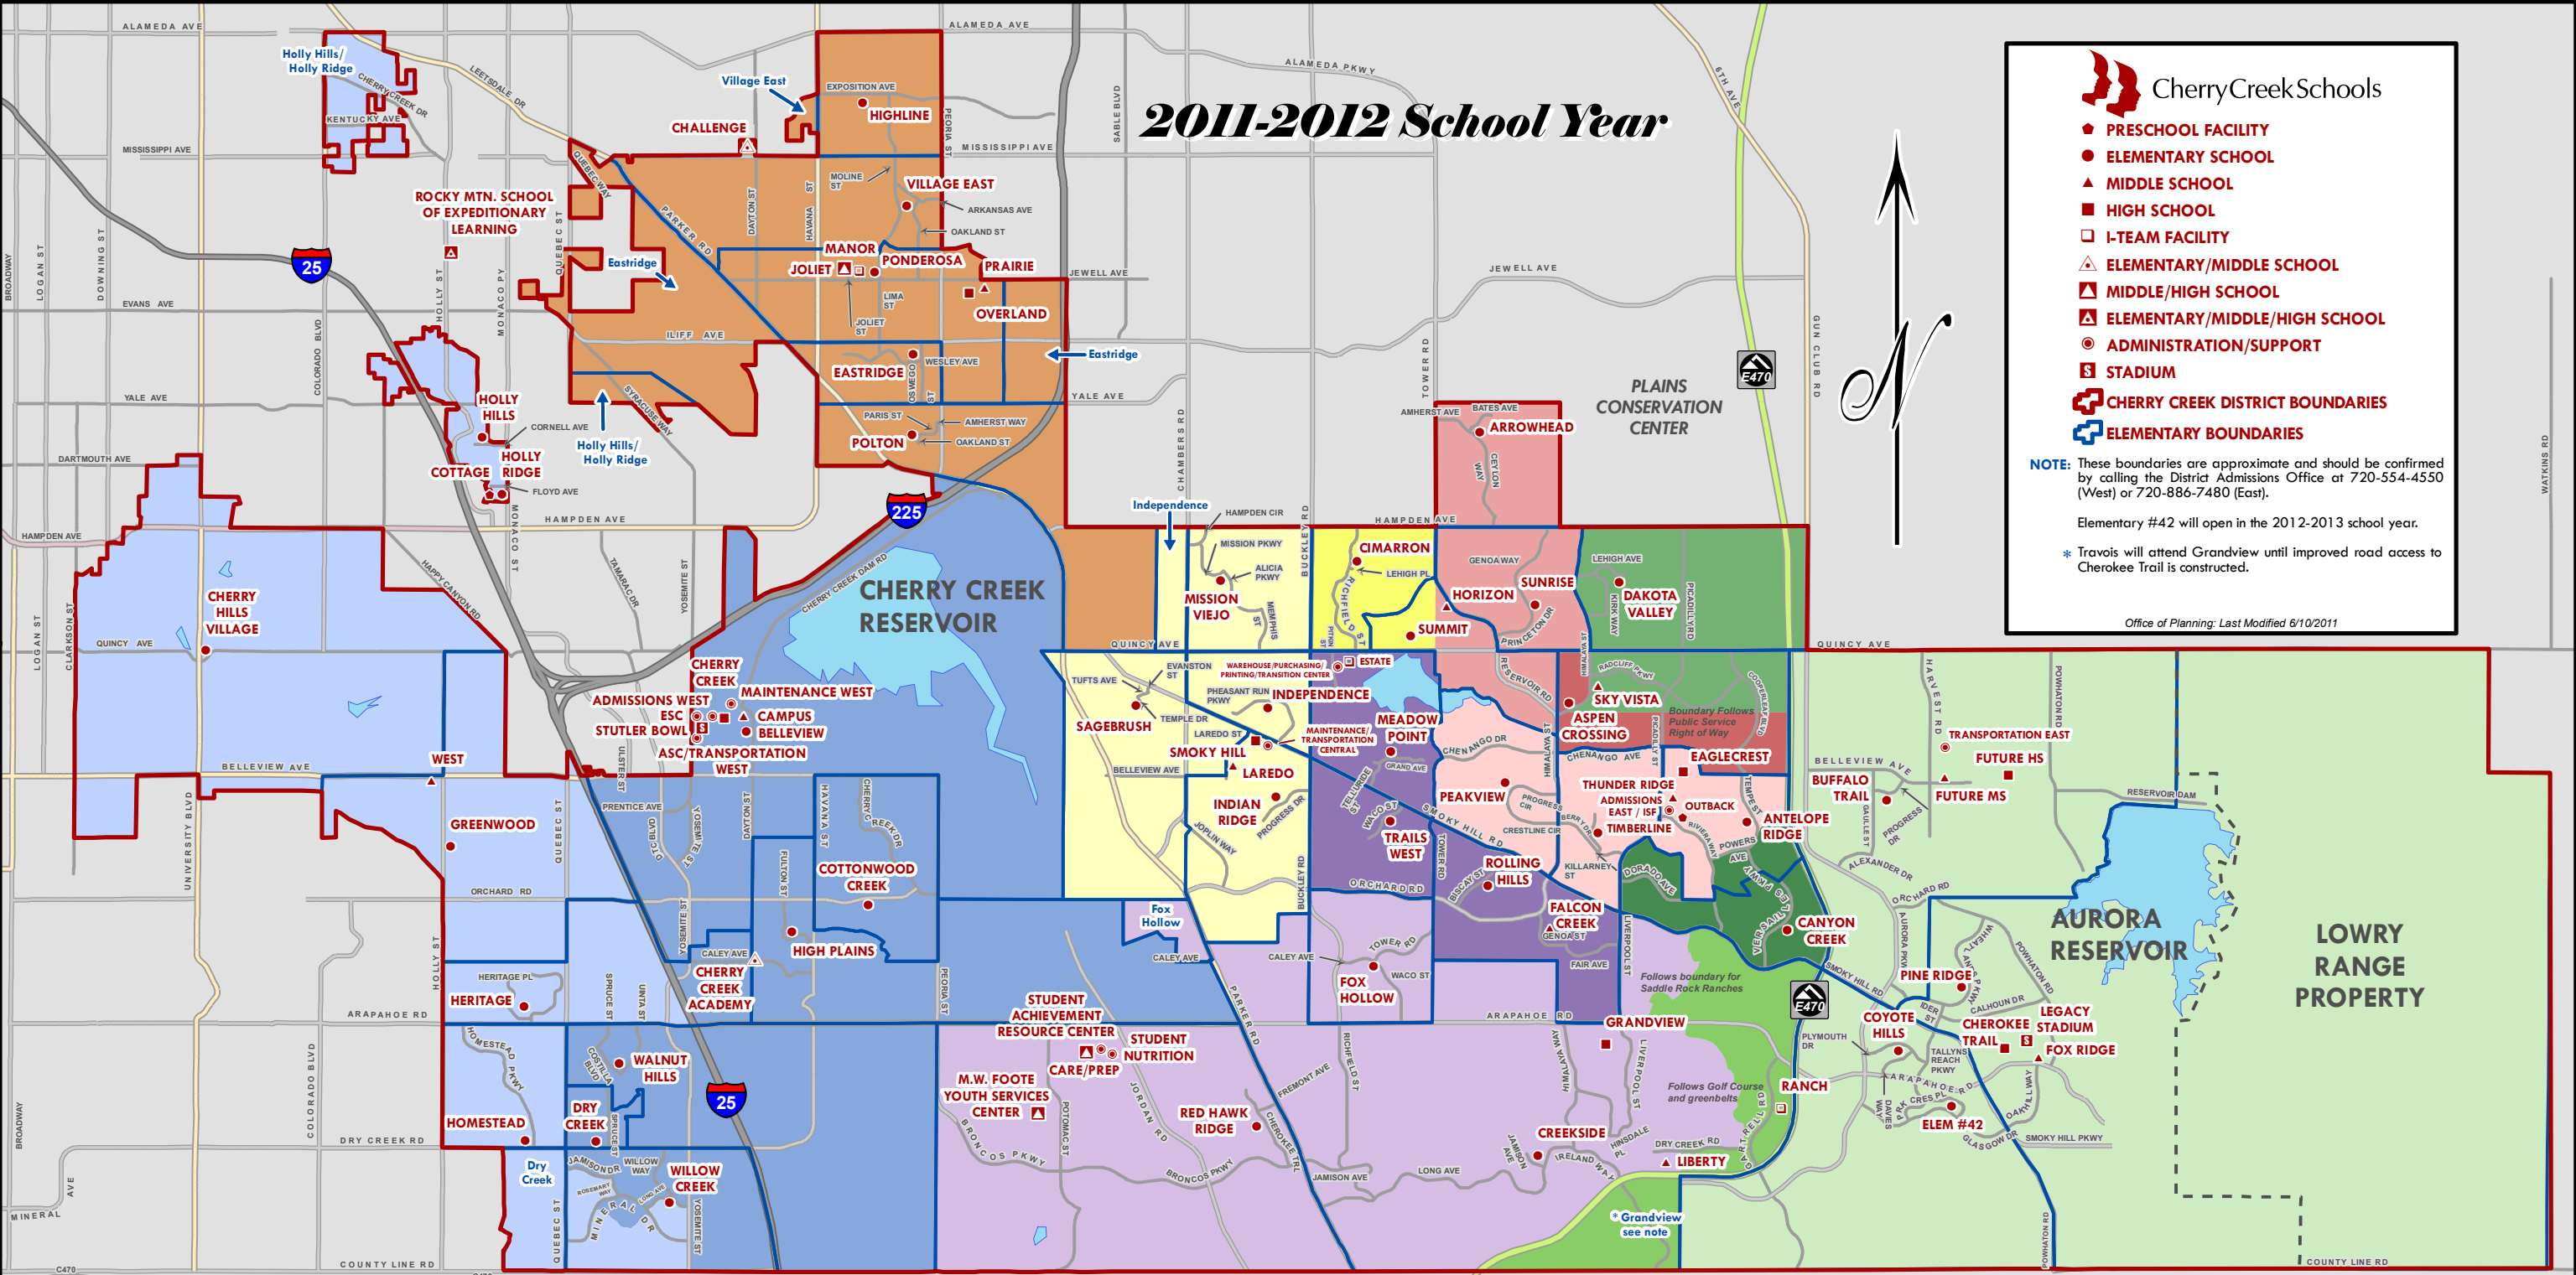

2011-2012 School Year

- ◆ PRESCHOOL FACILITY
- ELEMENTARY SCHOOL
- ▲ MIDDLE SCHOOL
- HIGH SCHOOL
- I-TEAM FACILITY
- △ ELEMENTARY/MIDDLE SCHOOL
- ▴ MIDDLE/HIGH SCHOOL
- ▾ ELEMENTARY/MIDDLE/HIGH SCHOOL
- ◎ ADMINISTRATION/SUPPORT
- Ⓢ STADIUM
- Ⓜ CHERRY CREEK DISTRICT BOUNDARIES
- Ⓜ ELEMENTARY BOUNDARIES

NOTE: These boundaries are approximate and should be confirmed by calling the District Admissions Office at 720-554-4550 (West) or 720-886-7480 (East).

Elementary #42 will open in the 2012-2013 school year.
 * Travois will attend Grandview until improved road access to Cherokee Trail is constructed.

Office of Planning: Last Modified 6/10/2011

Cherokee Trail / Fox Ridge	Cherokee Trail / Sky Vista	Cherry Creek / Campus	Eaglecrest / Horizon	Eaglecrest / Thunder Ridge	Grandview / Liberty	Smoky Hill / Horizon
Cherokee Trail / Liberty	Cherokee Trail / Thunder Ridge	Cherry Creek / West	Eaglecrest / Sky Vista	Grandview / Falcon Creek	Overland / Prairie	Smoky Hill / Laredo