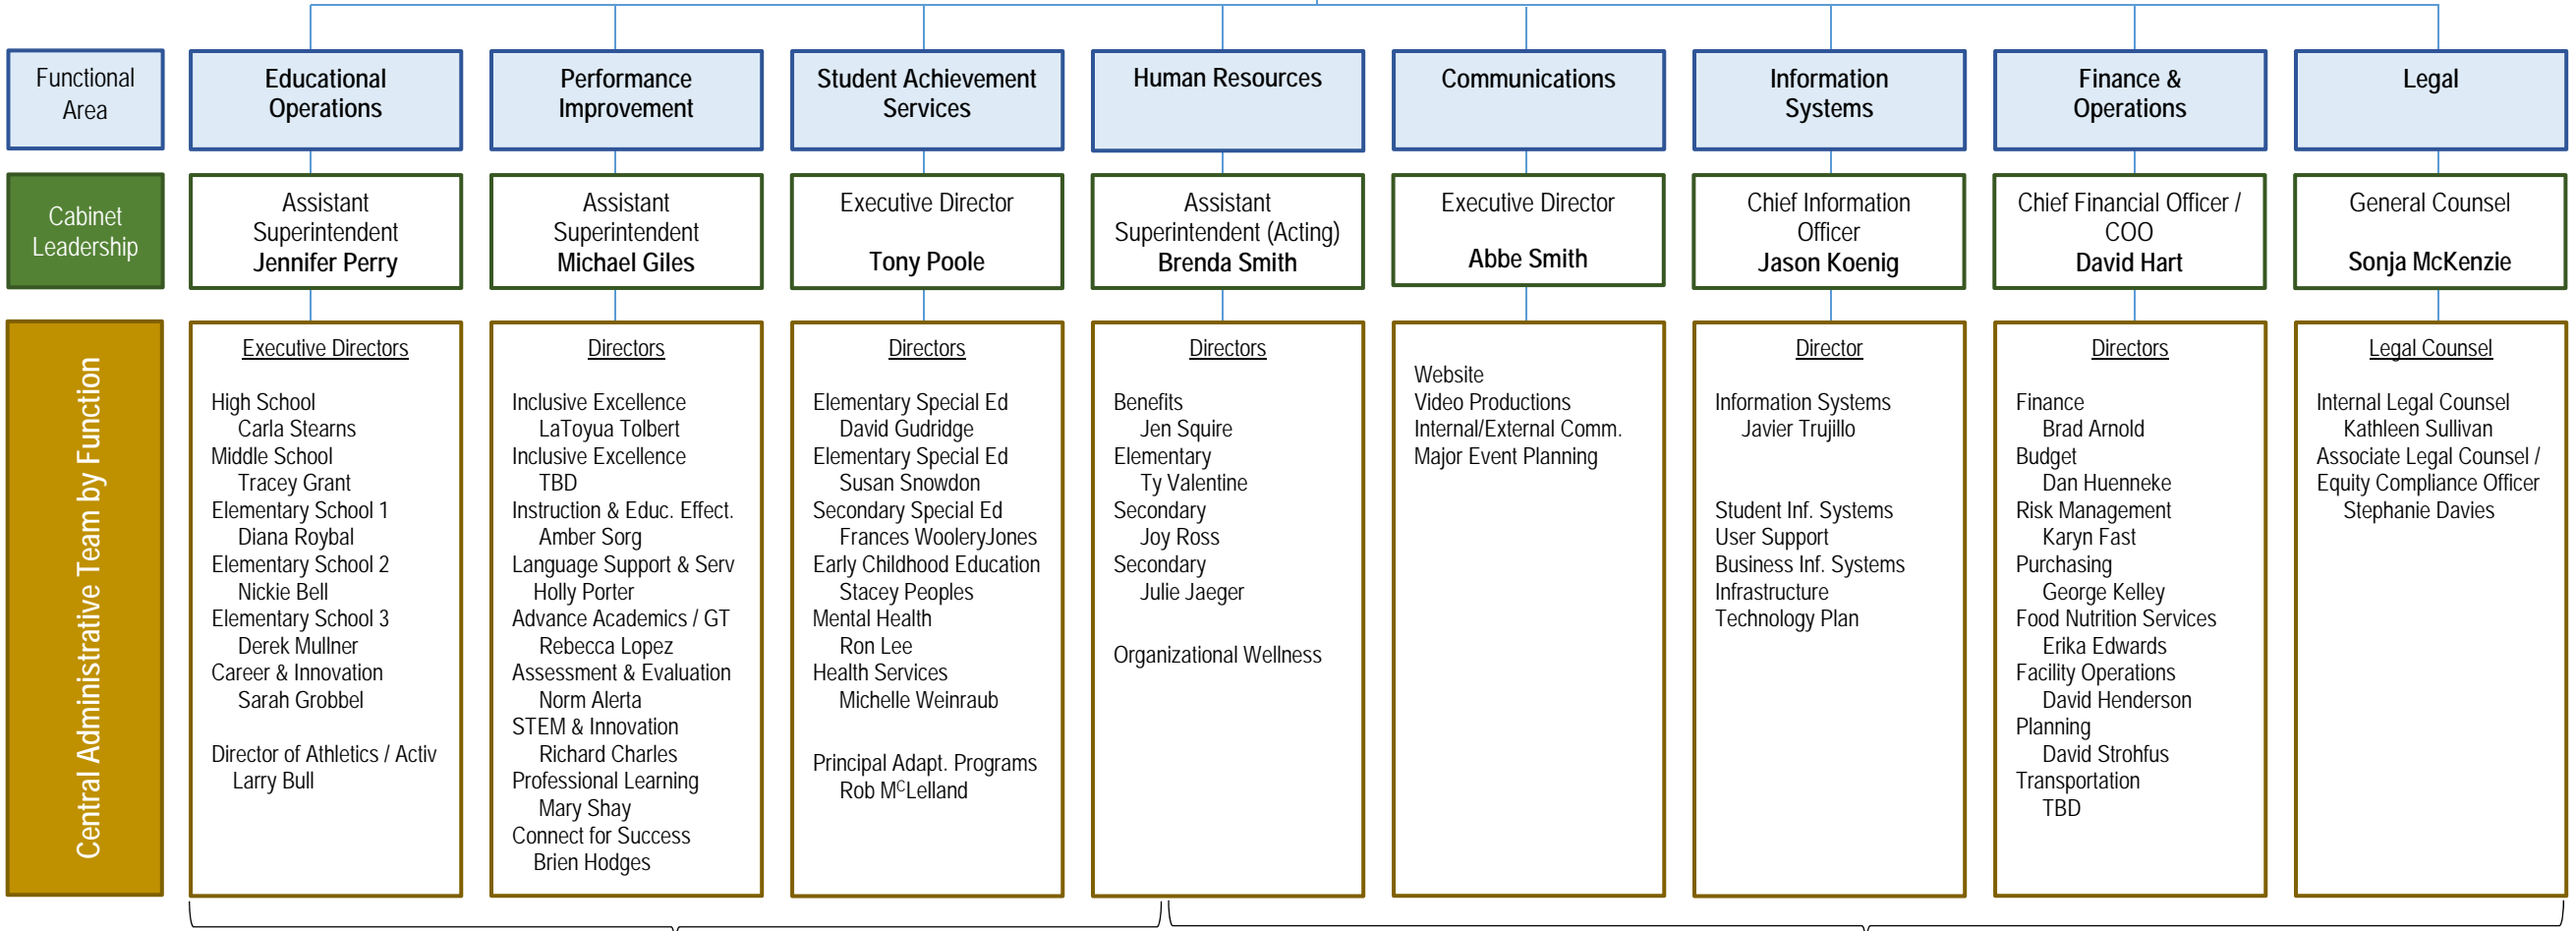

Cherry Creek Community  
 Cherry Creek School District Board of Education

Superintendent  
**Scott Siegfried**

Chief of Strategic  
 Initiatives  
**Brooke Gregory**

Chief of Staff  
**Christopher Smith**

Director of Safety  
**Randy Council**

Cabinet  
 Leadership

Central Administrative Team by Function

Educational Leadership Team

Operations Leadership Team