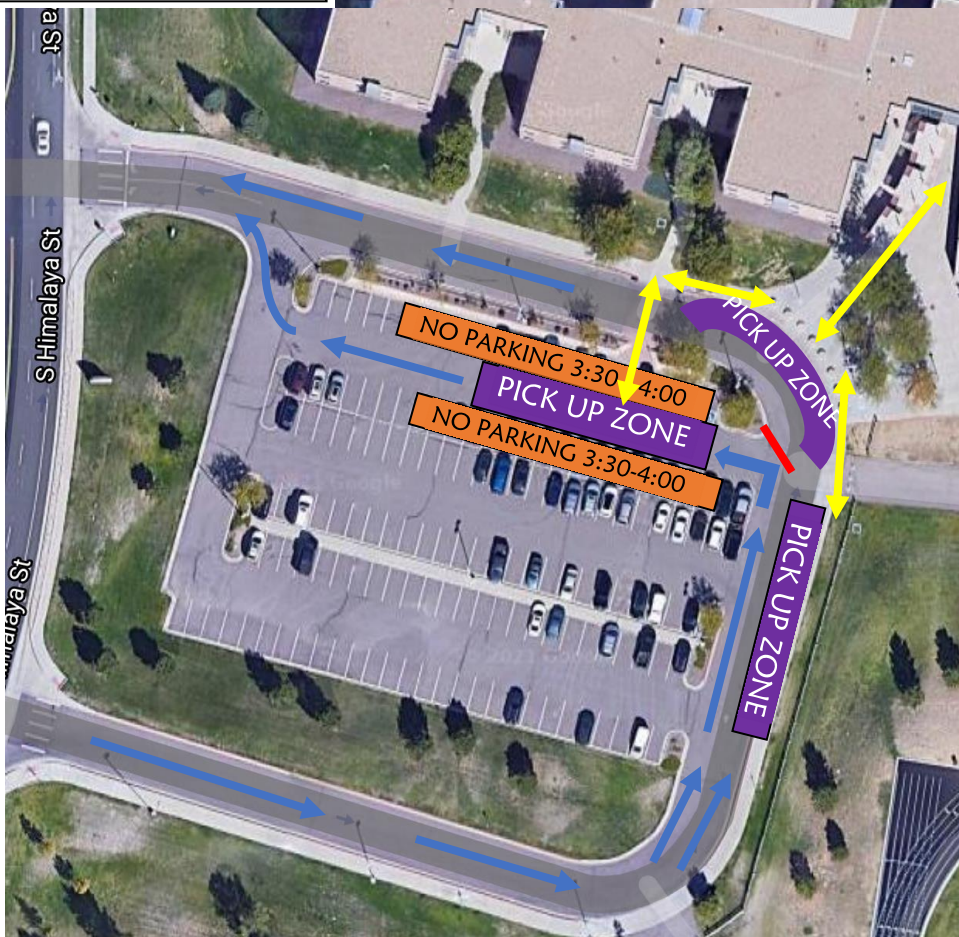

# Sky Vista Traffic Flow

→ Car path/direction

↔ Student path

→ Bus lane/blocked

Drop Off/Pick up areas.

Plan on having your child exit/enter your car from the passenger side in the pick up zones.

Please do not park in these areas during pick up to avoid blocking flow of the pick up zones

Bus lane only

Practice safe driving habits in the parking lot.

Have your child stay on sidewalks and use crosswalks.

Wait for students in the crosswalks.

If you want to park to wait, please do so in the back of the lot and have your child cross at the sidewalk and use caution walking through the lot.