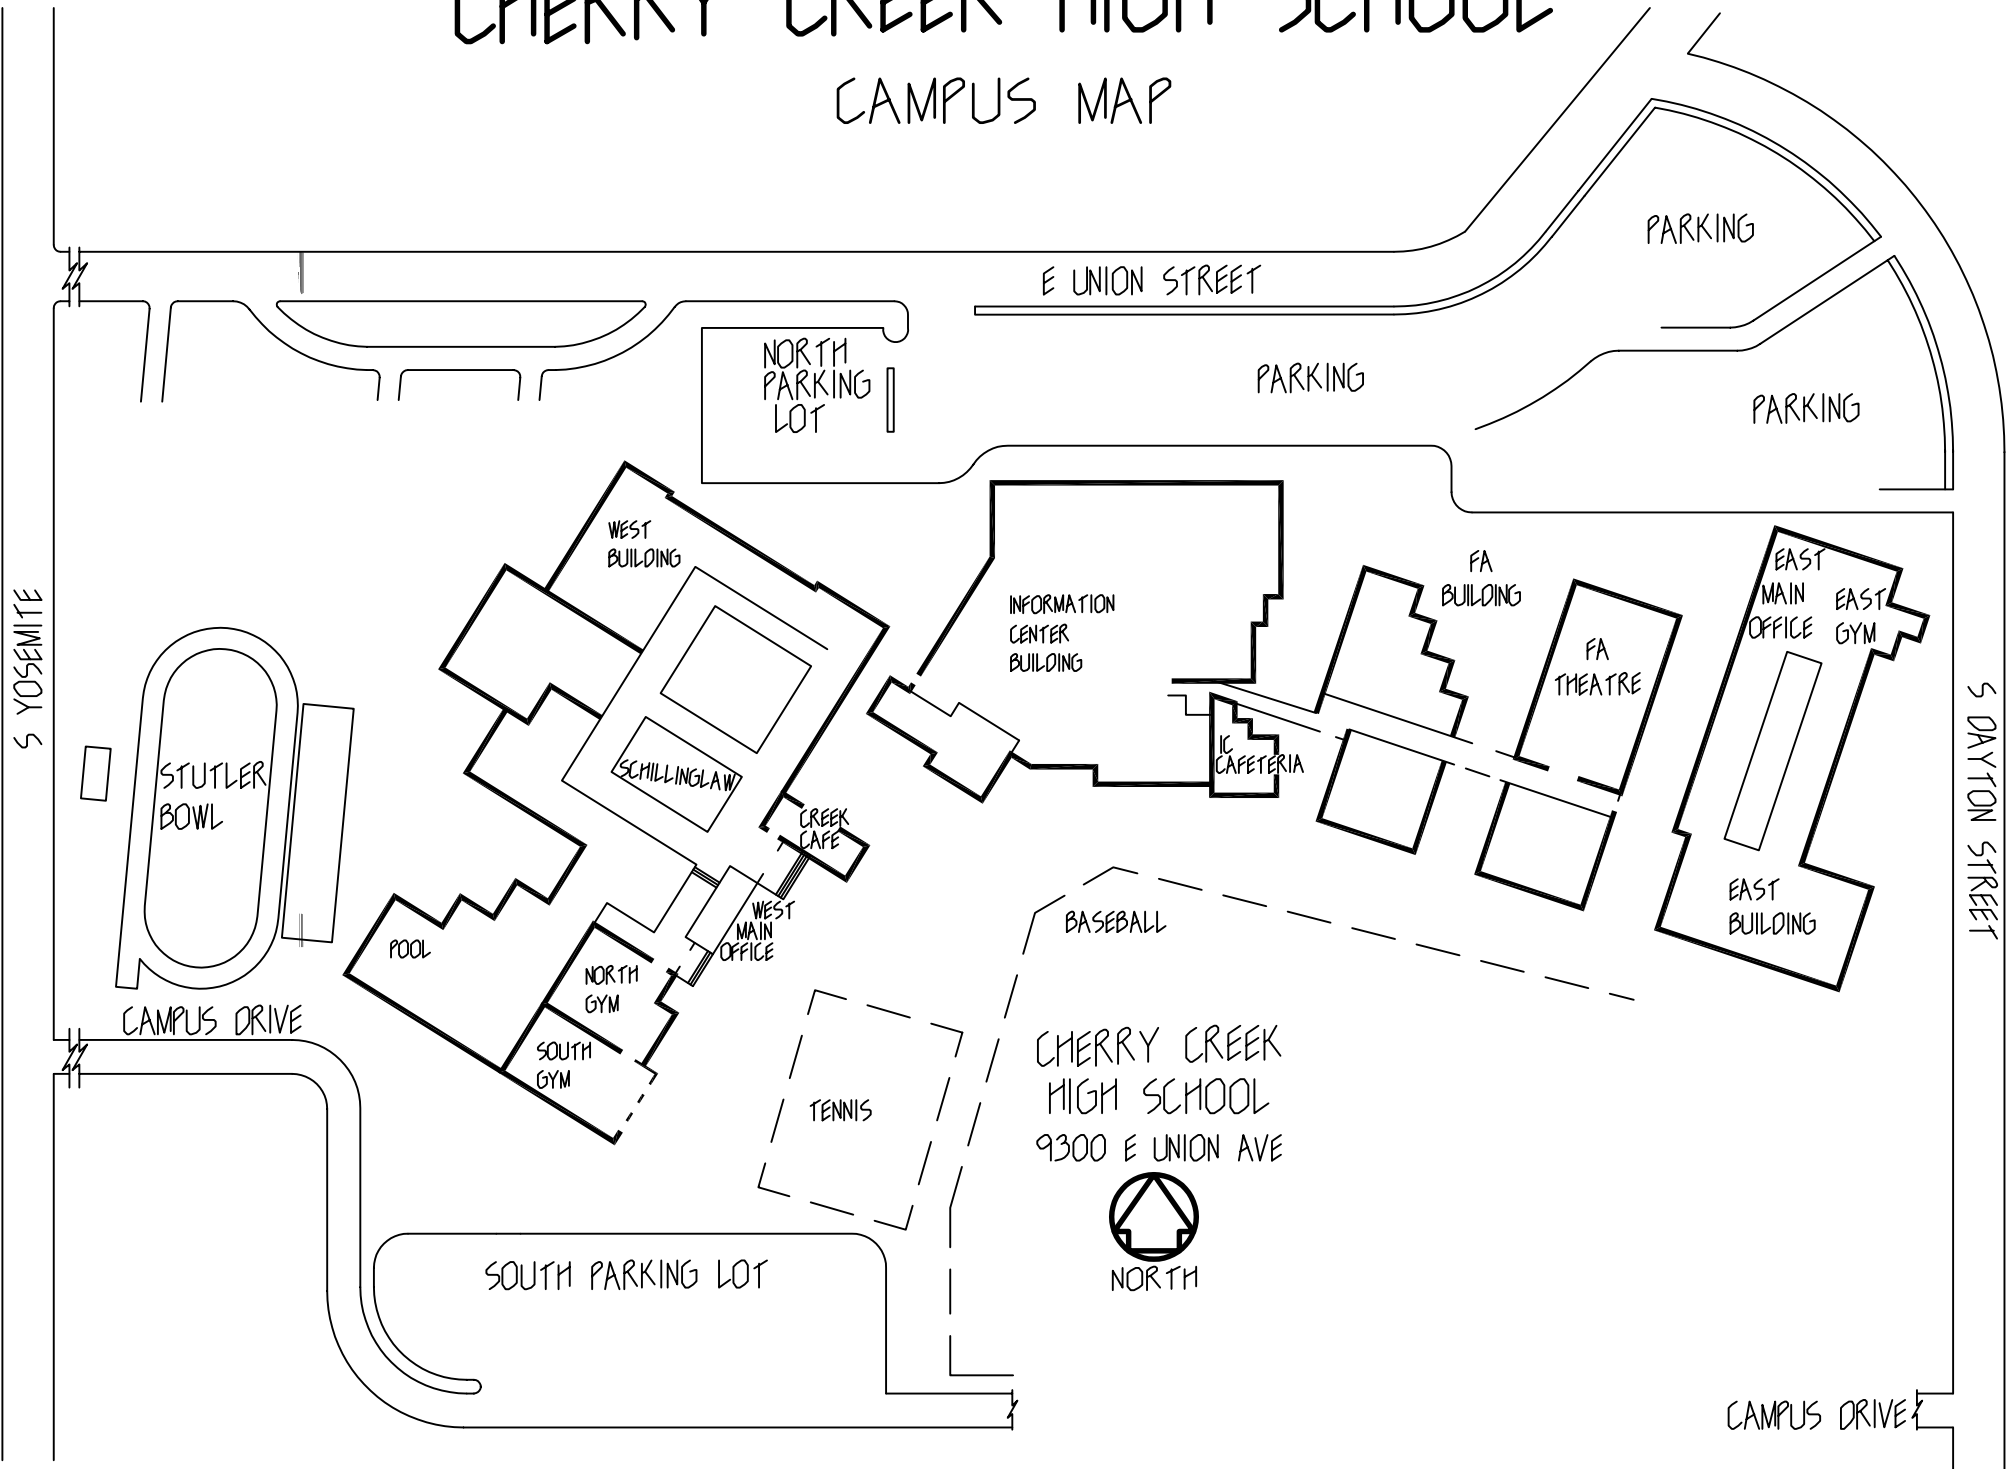

CHERRY CREEK HIGH SCHOOL

CAMPUS MAP

S YOSEMITE

S DAYTON STREET

E UNION STREET

PARKING

PARKING

PARKING

NORTH
PARKING
LOT

WEST
BUILDING

SCHILLINGLAW

CREEK
CAFE

WEST
MAIN
OFFICE

POOL

NORTH
GYM

SOUTH
GYM

INFORMATION
CENTER
BUILDING

IC
CAFETERIA

FA
BUILDING

FA
THEATRE

EAST
MAIN
OFFICE

EAST
GYM

EAST
BUILDING

BASEBALL

TENNIS

CHERRY CREEK
HIGH SCHOOL
9300 E UNION AVE

NORTH

CAMPUS DRIVE

SOUTH PARKING LOT

CAMPUS DRIVE