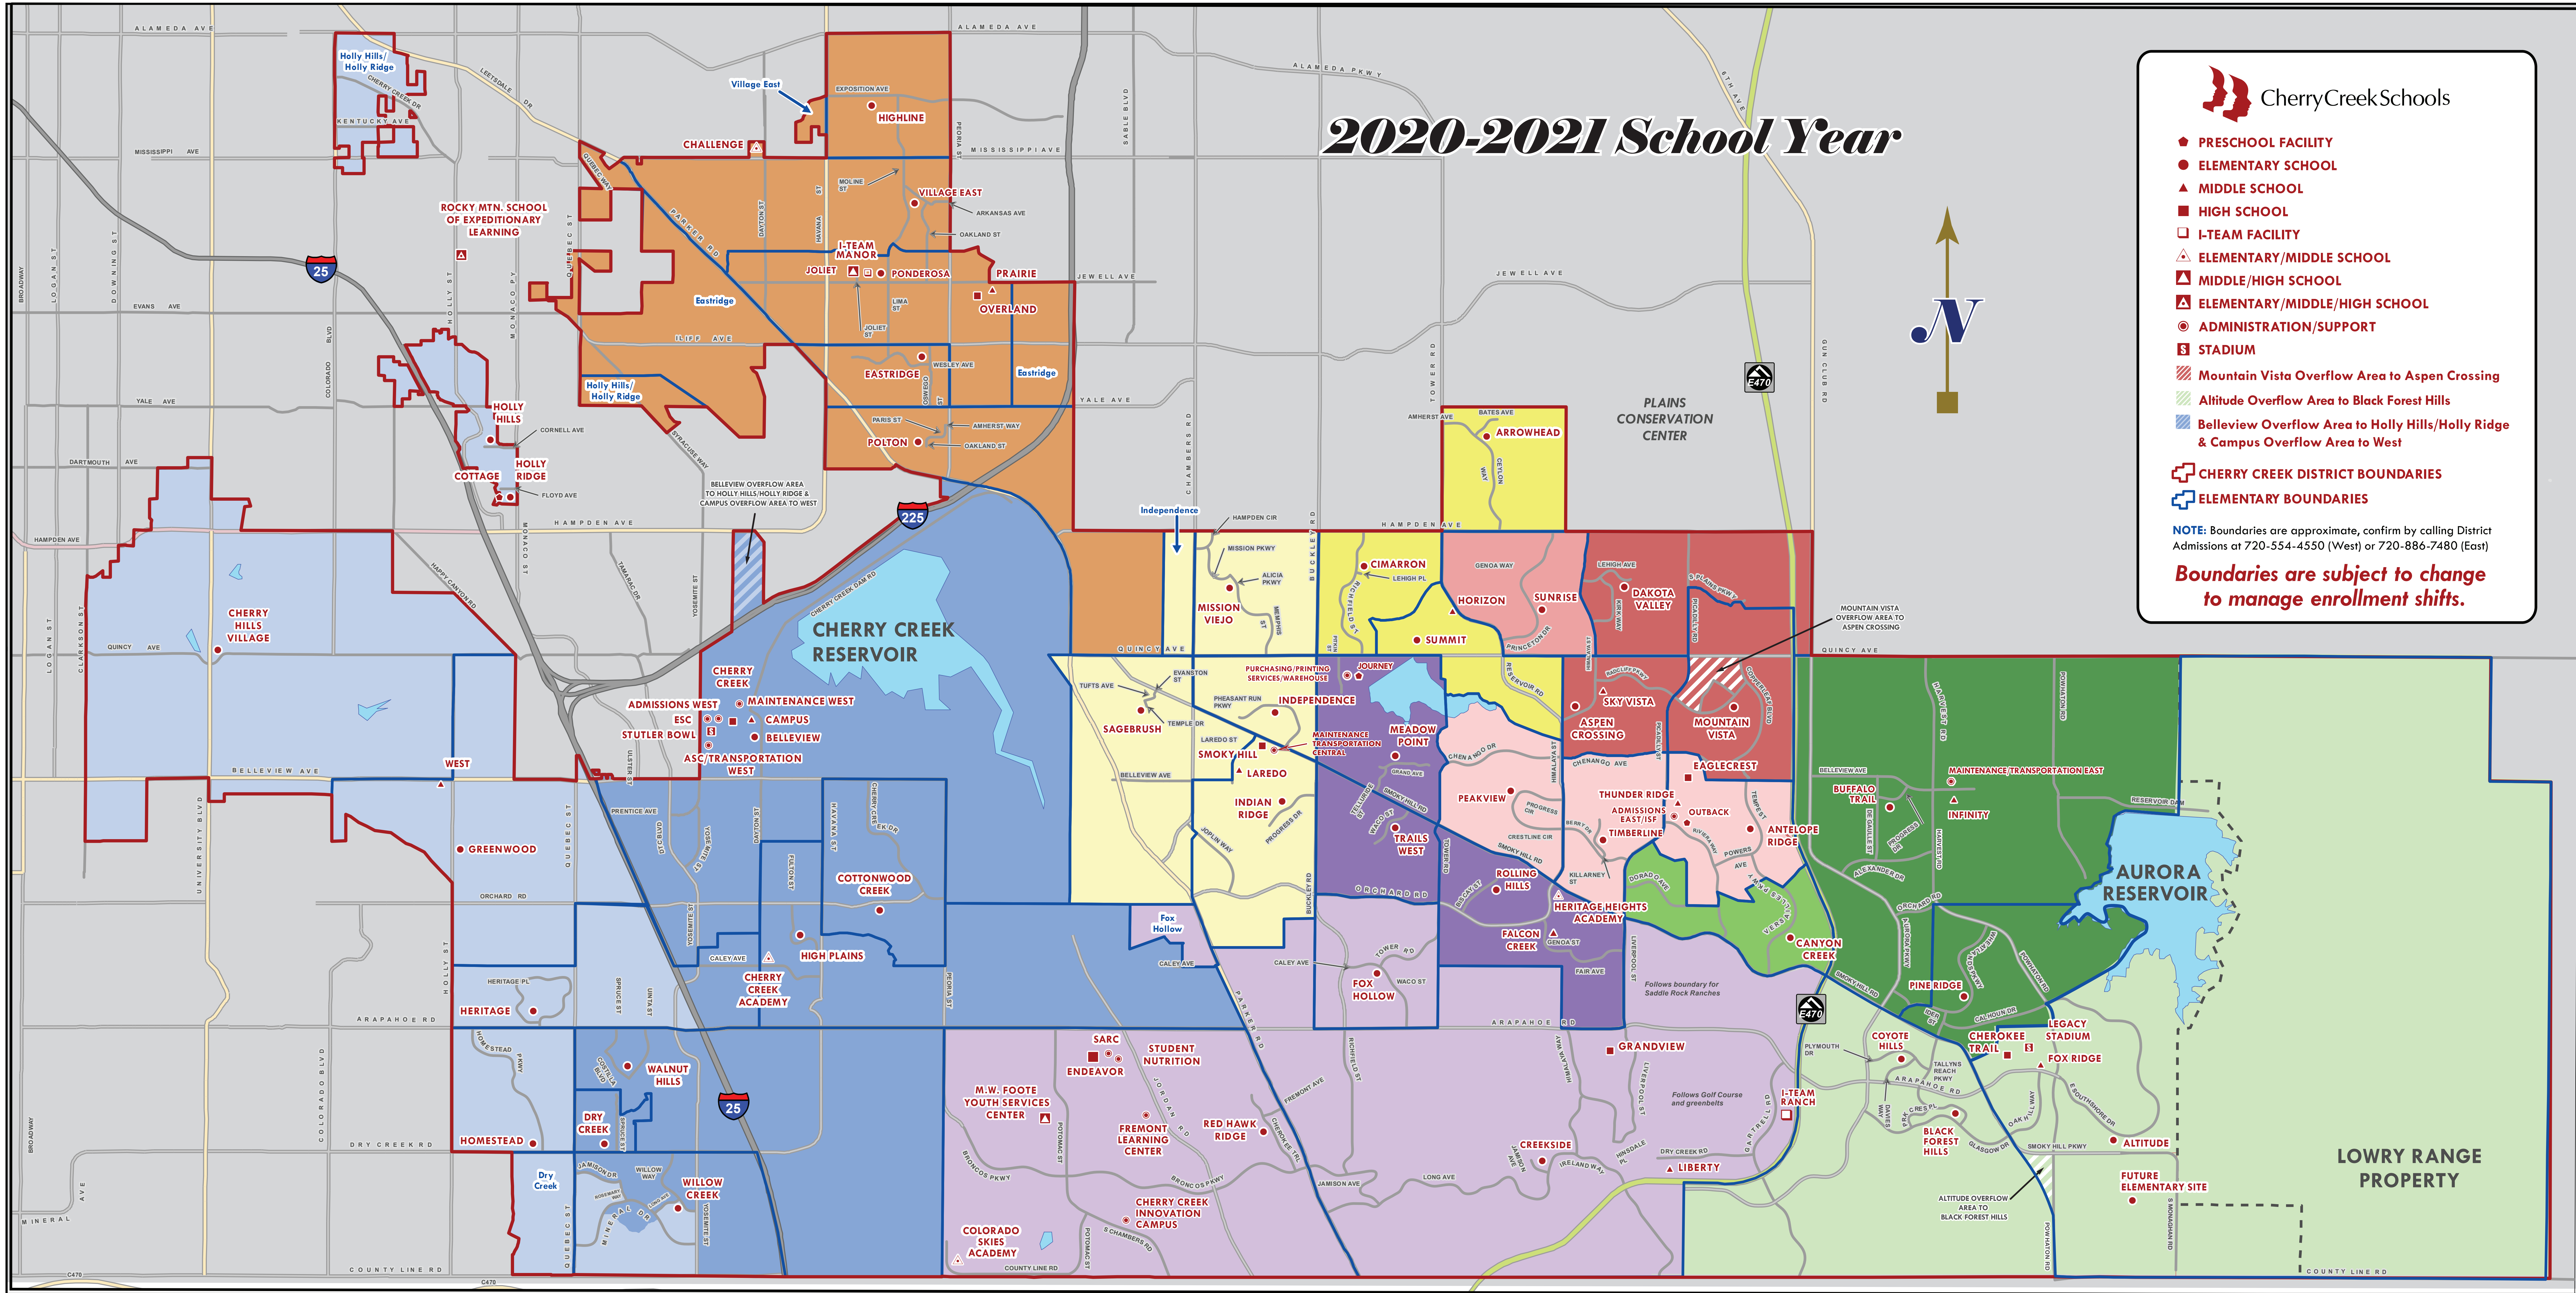

2020-2021 School Year

- PRESCHOOL FACILITY
 - ELEMENTARY SCHOOL
 - ▲ MIDDLE SCHOOL
 - HIGH SCHOOL
 - I-TEAM FACILITY
 - △ ELEMENTARY/MIDDLE SCHOOL
 - ▲ MIDDLE/HIGH SCHOOL
 - ▲ ELEMENTARY/MIDDLE/HIGH SCHOOL
 - ◎ ADMINISTRATION/SUPPORT
 - ⊠ STADIUM
 - ▨ Mountain Vista Overflow Area to Aspen Crossing
 - ▨ Altitude Overflow Area to Black Forest Hills
 - ▨ Belleview Overflow Area to Holly Hills/Holly Ridge & Campus Overflow Area to West
 - ⊠ CHERRY CREEK DISTRICT BOUNDARIES
 - ⊠ ELEMENTARY BOUNDARIES
- NOTE: Boundaries are approximate, confirm by calling District Admissions at 720-554-4550 (West) or 720-886-7480 (East)
- Boundaries are subject to change to manage enrollment shifts.**

Cherokee Trail / Fox Ridge	Cherokee Trail / Infinity	Cherry Creek / Campus	Eaglecrest / Horizon	Eaglecrest / Thunder Ridge	Grandview / Liberty	Smoky Hill / Horizon
Cherokee Trail / Thunder Ridge		Cherry Creek / West	Eaglecrest / Sky Vista	Grandview / Falcon Creek	Overland / Prairie	Smoky Hill / Laredo