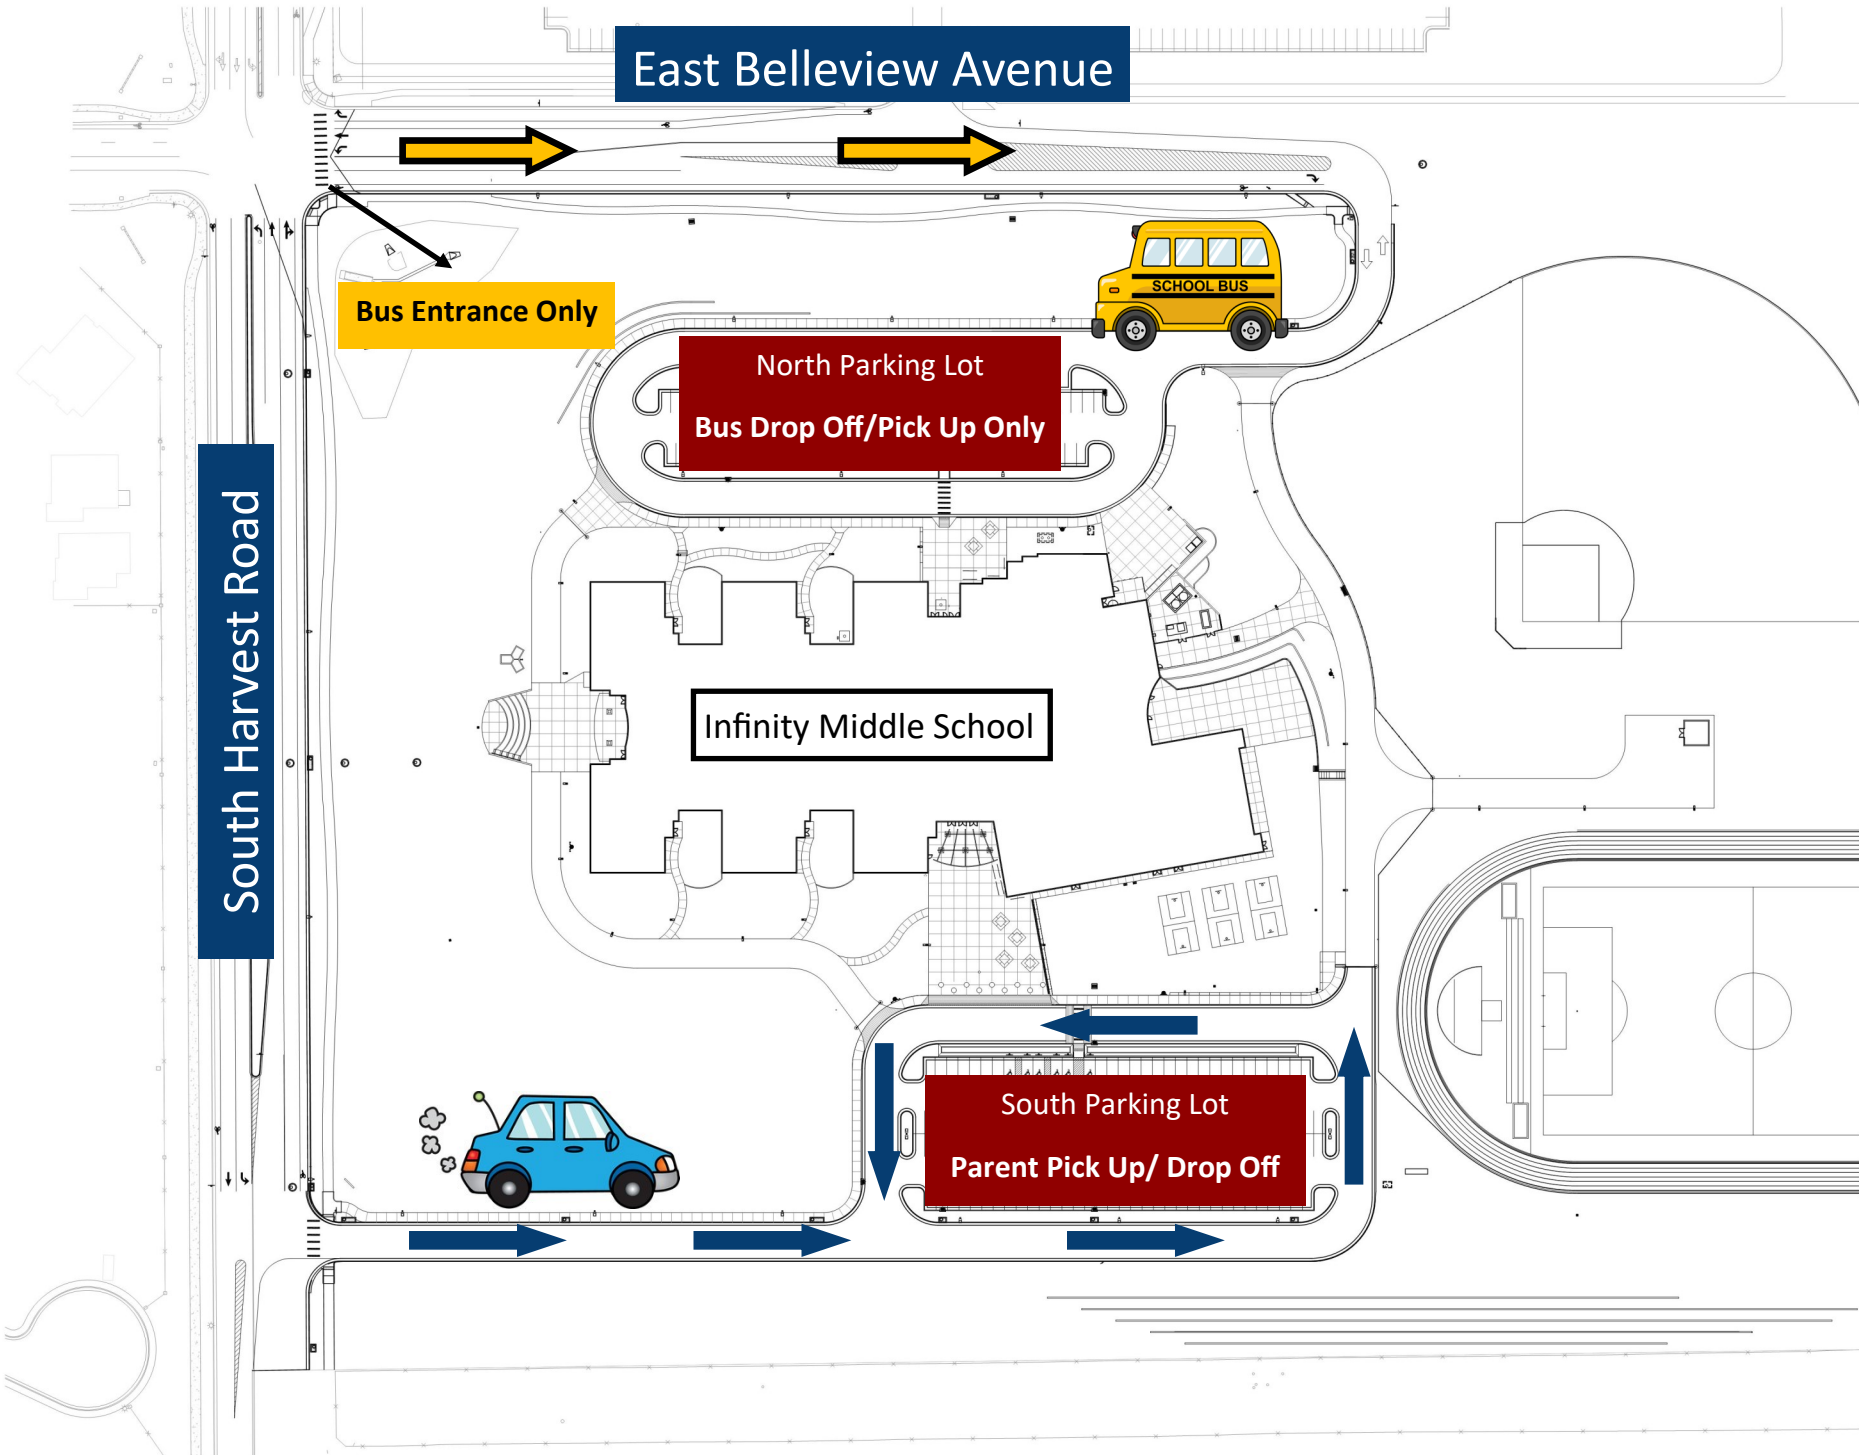

Traffic Pattern for IMS Community

East Bellevue Avenue

Bus Entrance Only

North Parking Lot
Bus Drop Off/Pick Up Only

Infinity Middle School

South Parking Lot
Parent Pick Up/ Drop Off

South Harvest Road